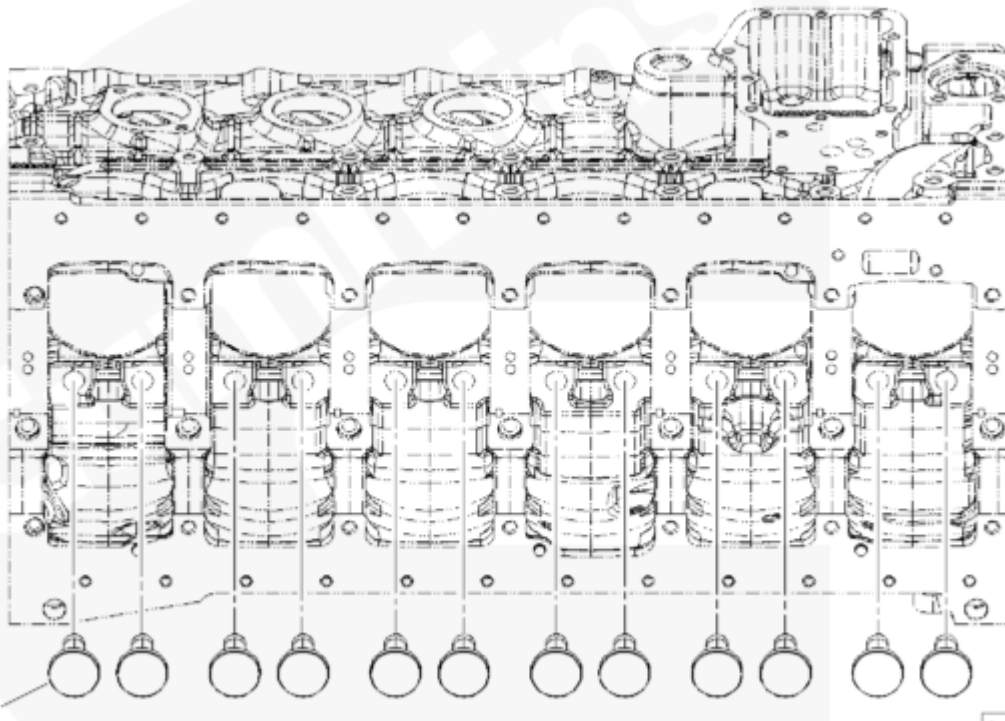

Parts Catalog - Option Detail

Electronic Parts Catalog - Option Detail				
Option	Group	Graphic	Film Card	Date
BB9410	04.01	bb902zk	T	25-AUG-14
Engines	4B3.9, 6A3.4, 6B5.9, B GAS INTERNATIONAL CM556, B4.5, B4.5 CM2350 B129B, B4.5 CM2350 B146C, B4.5 CM2350 B147B, B4.5 RGT, B4.5S, B5.9 G, B5.9 GAS PLUS CM556, B5.9 LPG, B5.9 LPG PLUS CM556, B6.7 CM2350 B121B, B6.7 CM2350 B135B, B6.7 CM2350 B136C, B6.7 CM2350 B148B, B6.7 G CMOH6.0 B125, B6.7N CM2380 B150B, B6.7S, F3.8 CM2350 F120B, F3.8 CM2350 F128C, F3.8 CM2350 F132B, F3.8 F102, G3.9, G5.9, G5.9 CM558, ISB (CHRYSLER), ISB CM2150, ISB CM2150 E, ISB CM550, ISB CM850, ISB/ISD4.5 CM2150 B119, ISB/ISD4.5 CM2150 SN, ISB/ISD6.7 CM2150 B120, ISB/ISD6.7 CM2150 SN, ISB/ISD6.7 CM2880 B126, ISB3.9 CM2220 B107, ISB4.5 CM2150, ISB5.9G CM2180, ISB6.7 2010 DCX PICKUP, ISB6.7 2013 DCX CHASSIS CAB, ISB6.7 CM2150 SQ, ISB6.7 CM2250, ISB6.7 CM2350 B101, ISB6.7 CM2350 B103, ISB6.7 CM2350 B142, ISB6.7 CM2670 B153B, ISB6.7 G CM2180 B118, ISBE CM2150, ISBE CM800, ISBE2/ISBE3 CM850, ISBE4 CM850, ISD4.5 CM2150, ISD6.7 CM2880 D101, ISF2.8 CM2220, ISF2.8 CM2220 AN, ISF2.8 CM2220 EC, ISF2.8 CM2220 ECF2, ISF2.8 CM2220 F101, ISF2.8 CM2220 F117, ISF2.8 CM2220 F122, ISF2.8 CM2220 F126, ISF2.8 CM2220 F129, ISF2.8 CM2220 IAN, ISF3.8 CM2220, ISF3.8 CM2220 AN, ISF3.8 CM2220 F103, ISF3.8 CM2220 F110, ISF3.8 CM2220 F116, ISF3.8 CM2220 F134B, ISF3.8 CM2220 IAN, ISF3.8 CM2350 F109, ISF4.5 CM2220 F123, ISG11 CM2880 G106, ISG11 CM2880 G108, ISG12 CM2880 G107, ISG12 CM2880 G109, ISG12 G CMOH6.0 G111, QSB3.9 30 CM550, QSB3.9 CM2880 B138, QSB4.5 30 CM550, QSB4.5 CM2150 B108, QSB4.5 CM2250 B131, QSB4.5 CM2250 EC, QSB4.5 CM2350 B106, QSB4.5 CM2350 B122			